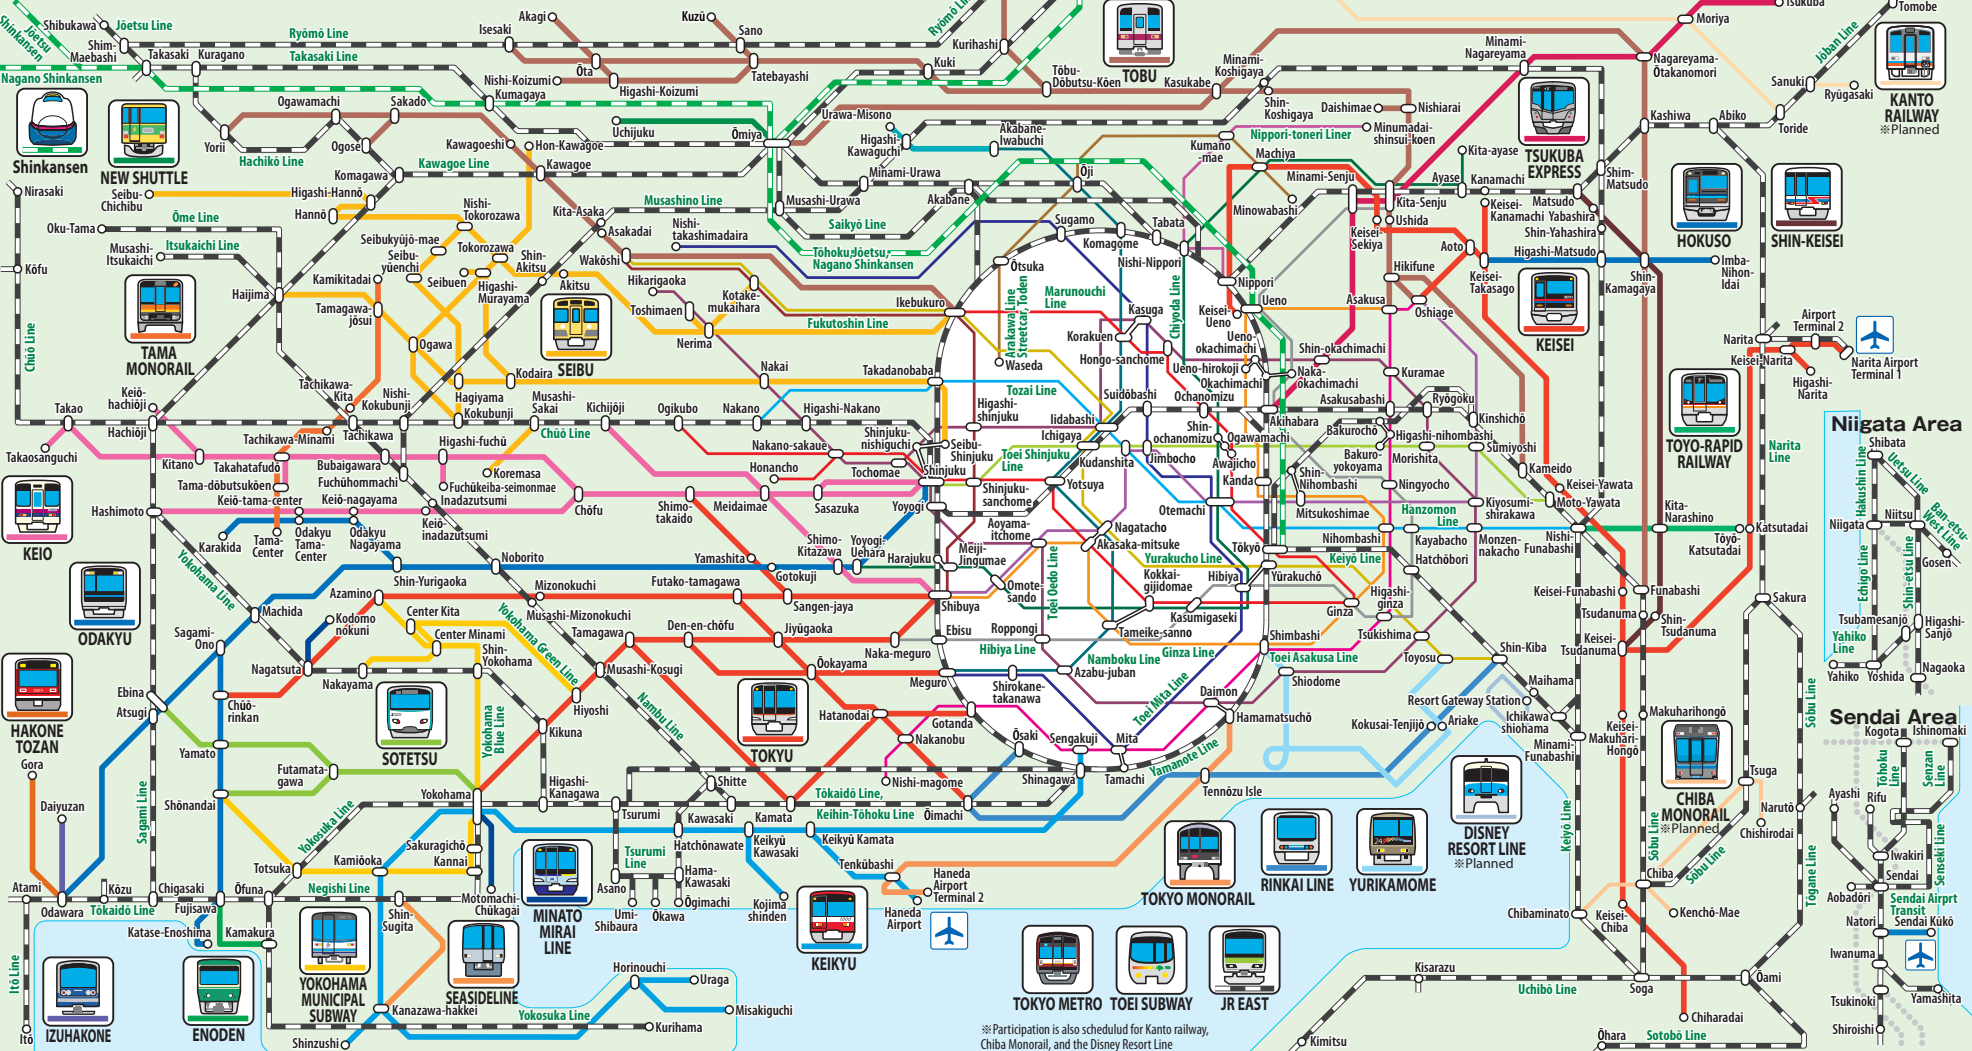

PASMO · Suica Network Map

■ Areas where Suica-PASMO can be used